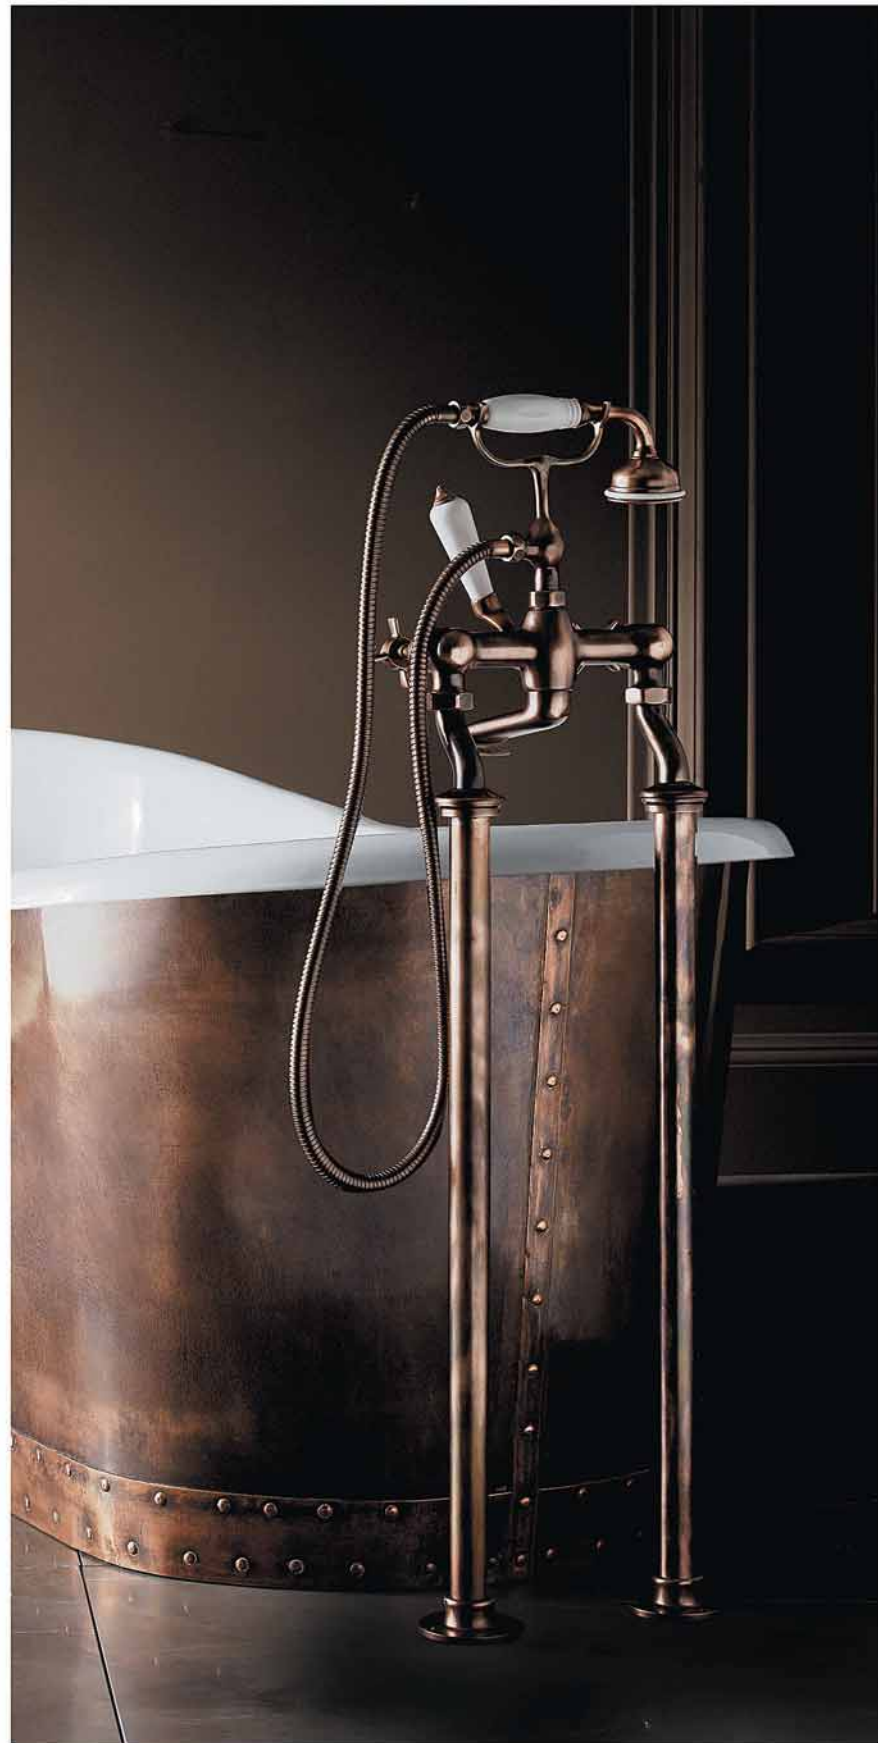


VASCHE

BATHTUBS

DRAYCOTT cm 171x79 - (ESTERNO BIANCO - OUTSIDE WHITE)

QUEEN cm 155x78 - (ESTERNO BIANCO - OUTSIDE WHITE)

KENSINGTON cm 172x78 - 154x78 - (ESTERNO BIANCO - OUTSIDE WHITE)

ADMIRAL cm 182x80 - (ESTERNO BIANCO - OUTSIDE WHITE)

ADMIRAL LUX

ADMIRAL LUX cm 182x80 (ESTERNO "POLISHED" - OUTSIDE "POLISHED")

REGAL cm 182x80 (ESTERNO IN ALLUMINIO LUCIDATO - OUTSIDE IN POLISHED ALUMINIUM)
(INTERNO IN GHISA SMALTATA - INSIDE IN CAST IRON ENAMEL)