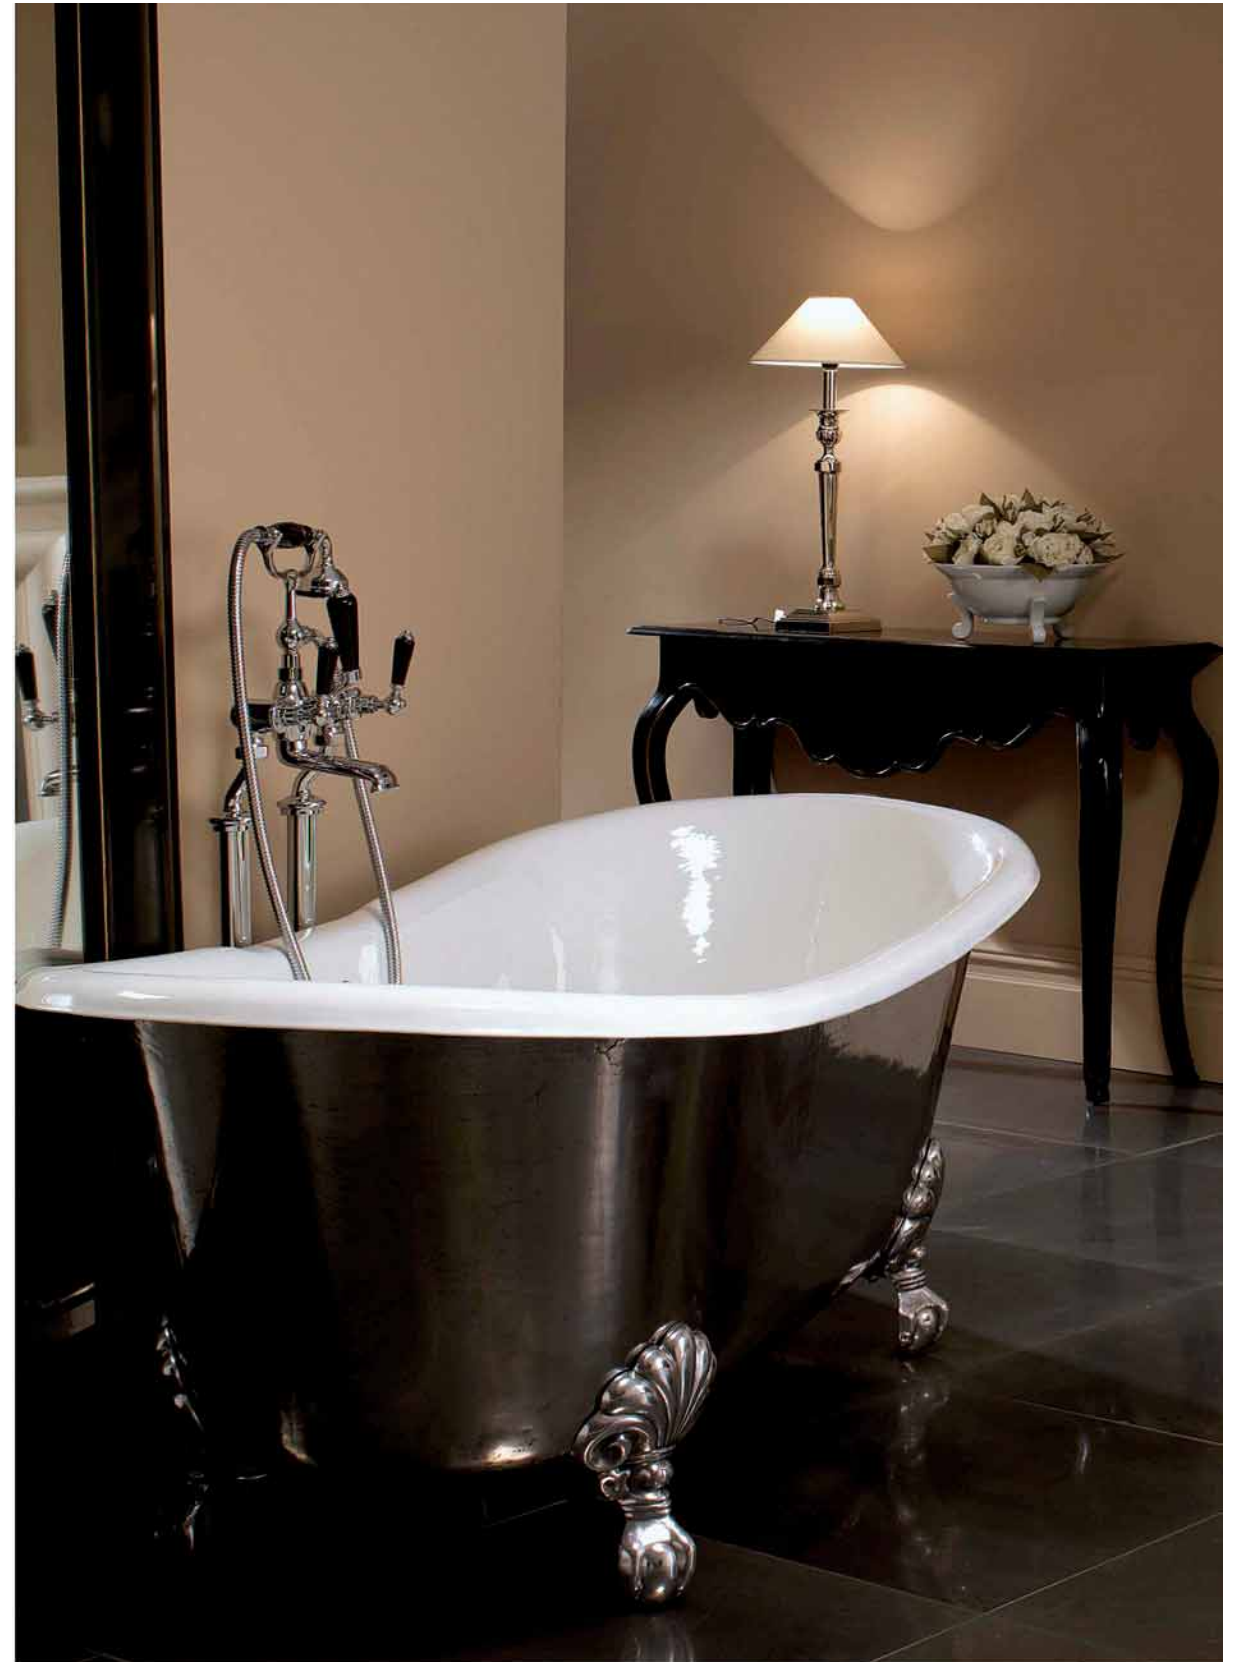

ADMIRAL LUX

ADMIRAL LUX cm 182x80 (ESTERNO "POLISHED" - OUTSIDE "POLISHED")